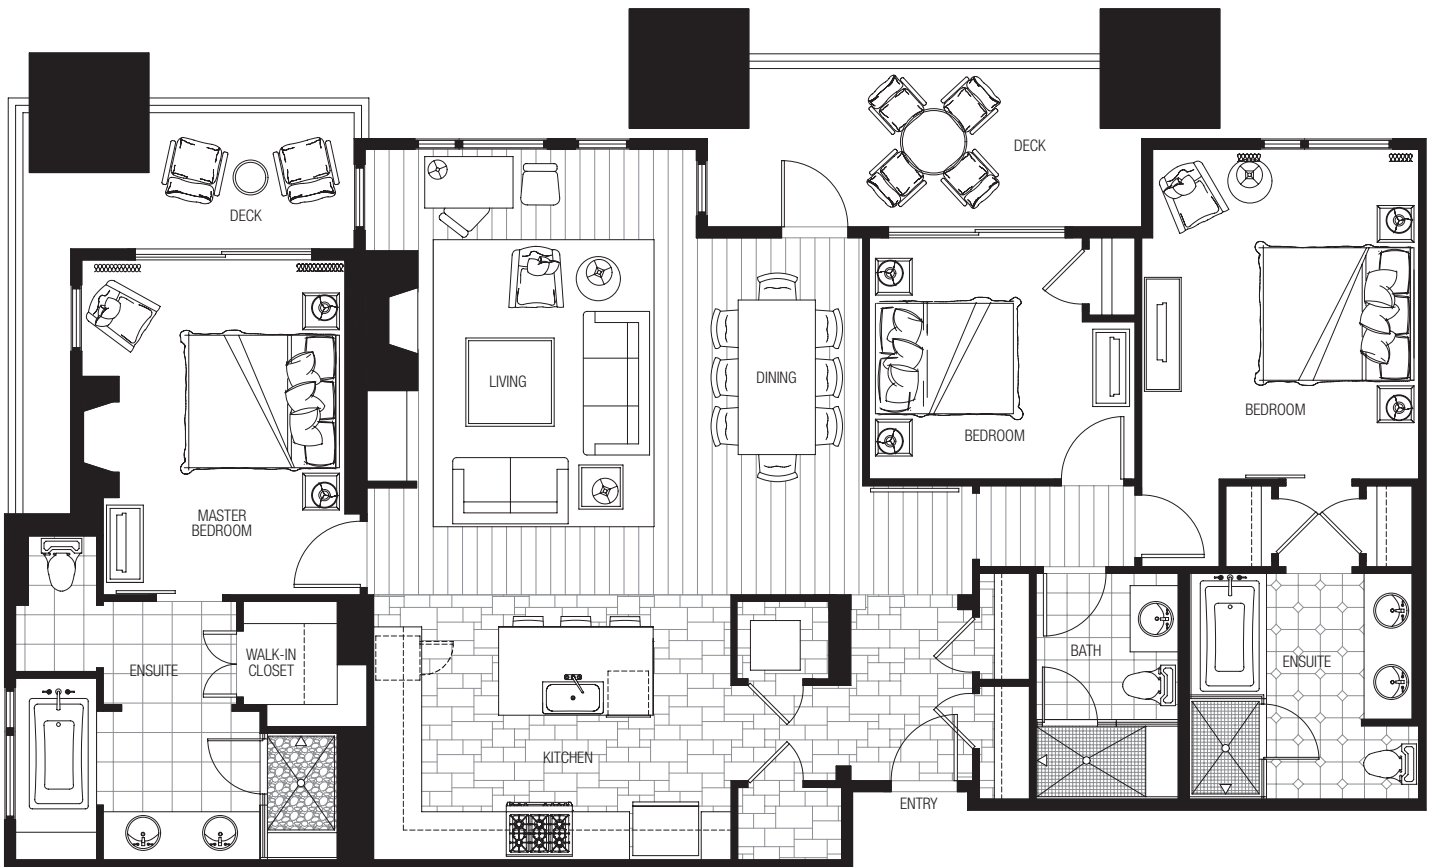

SAMPLE EDGEMONT THREE BEDROOM 1,858 SQ. FT.

EDGEMONT

STEAMBOAT SPRINGS
COLORADO

The developer reserves the right to change floor plans and specifications. Floor plans are artist's conceptions and are not intended to be precise depictions of the buildings, landscaping, and other improvements and are not necessarily to scale. Variation may occur based on individual site locations. All square footage is approximate.