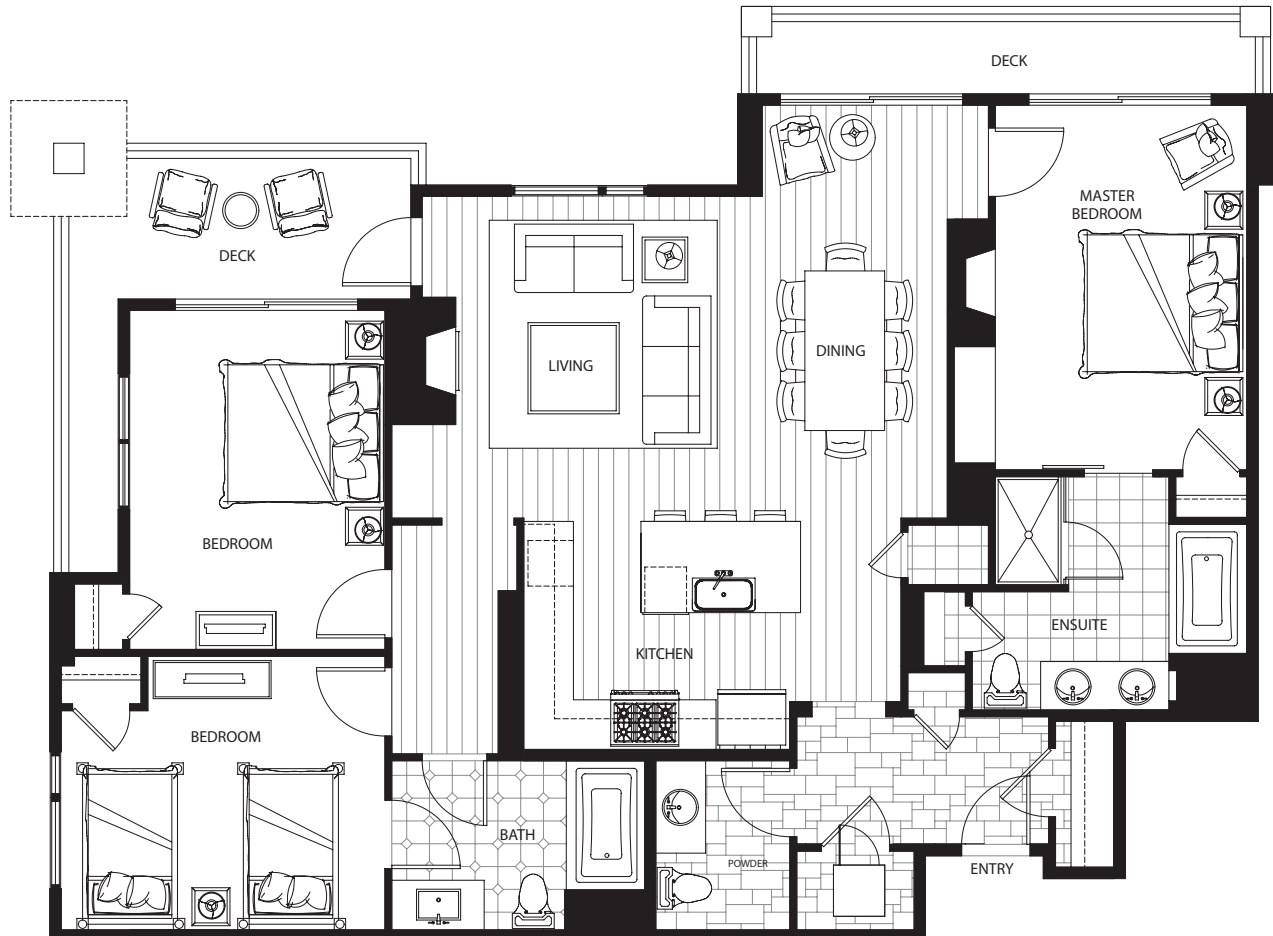

SAMPLE EDGEMONT THREE BEDROOM 1,643 SQ. FT.

EDGEMONT | STEAMBOAT SPRINGS
COLORADO

The developer reserves the right to change floor plans and specifications. Floor plans are artist's conceptions and are not intended to be precise depictions of the buildings, landscaping, and other improvements and are not necessarily to scale. Variation may occur based on individual site locations. All square footage is approximate.