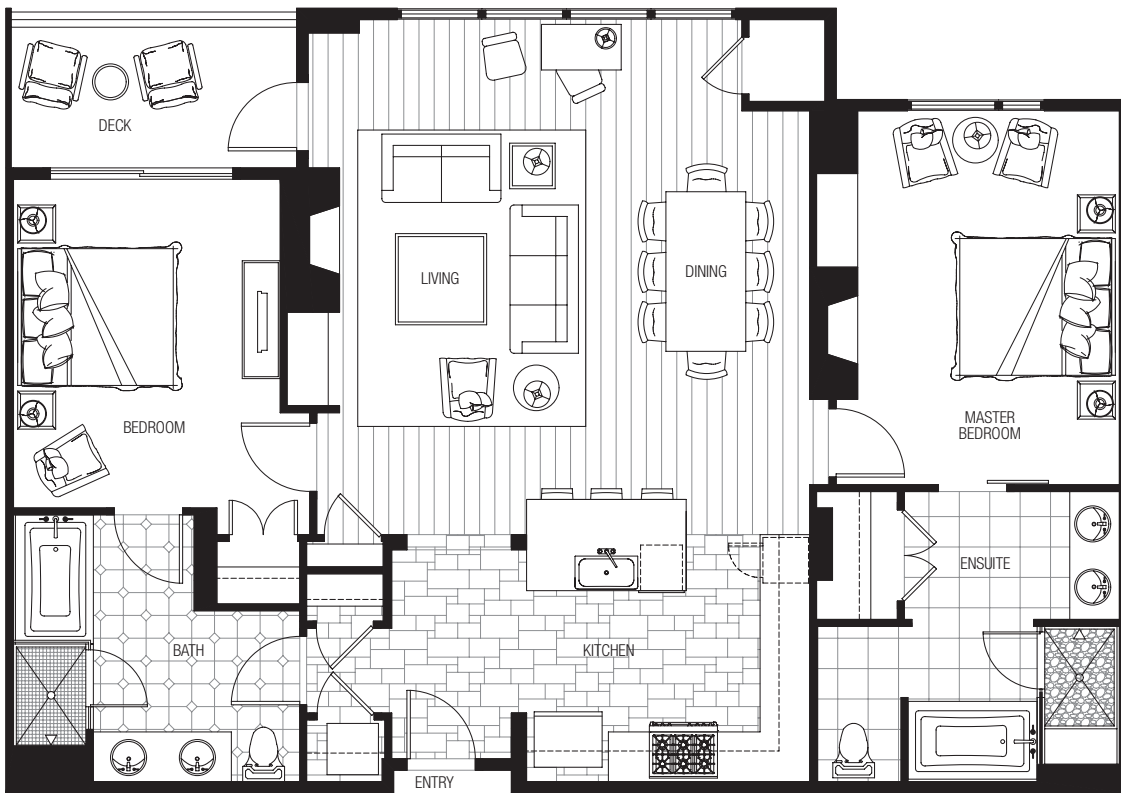

SAMPLE EDMONT TWO BEDROOM 1,547 SQ. FT.

EDGEMONT | STEAMBOAT SPRINGS
COLORADO

The developer reserves the right to change floor plans and specifications. Floor plans are artist's conceptions and are not intended to be precise depictions of the buildings, landscaping, and other improvements and are not necessarily to scale. Variation may occur based on individual site locations. All square footage is approximate.