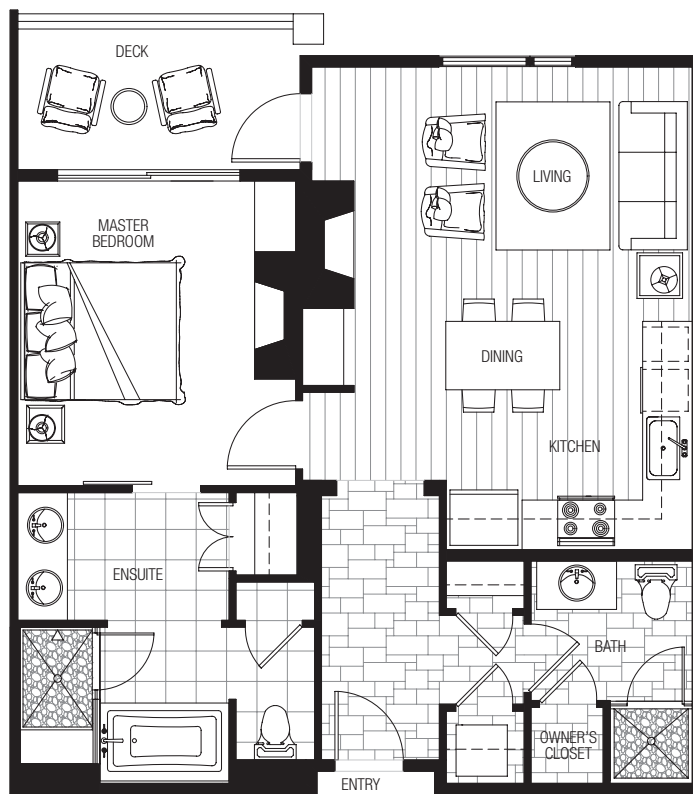

SAMPLE EDGEMONT ONE BEDROOM 917 SQ. FT.

EDGEMONT | STEAMBOAT SPRINGS
COLORADO

The developer reserves the right to change floor plans and specifications. Floor plans are artist's conceptions and are not intended to be precise depictions of the buildings, landscaping, and other improvements and are not necessarily to scale. Variation may occur based on individual site locations. All square footage is approximate.